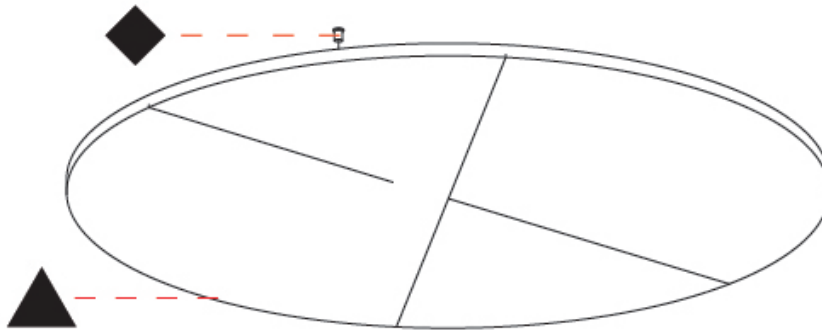

GLORIOUS ACOUSTIC PANEL SUSPENSION

A300703-

PROJECT

TYPE

SPECIFIER

QUANTITY

DATE