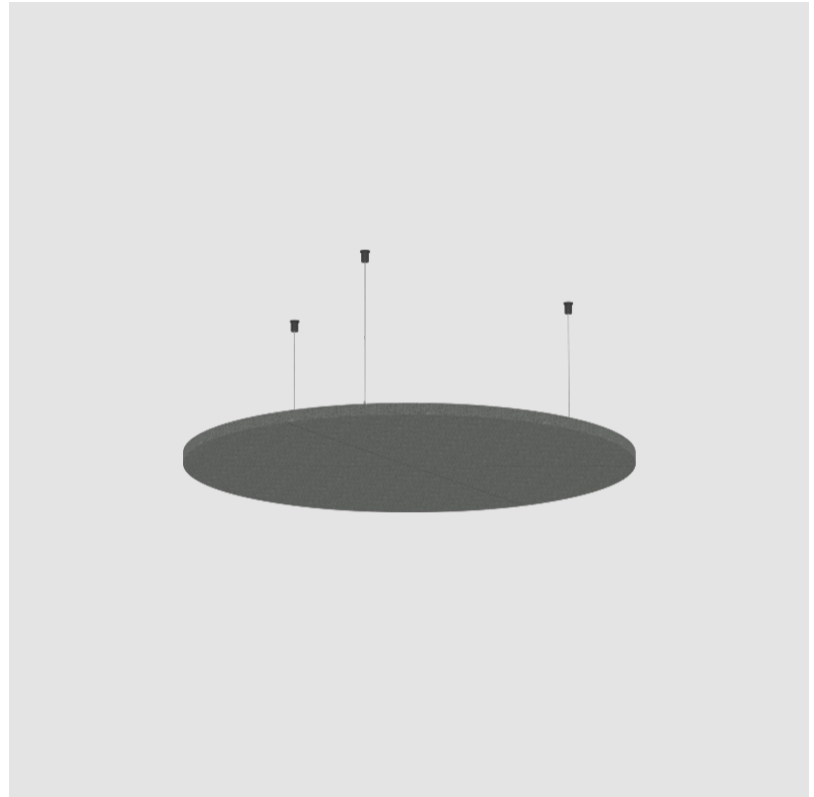

PROJECT	_____
TYPE	_____
SPECIFIER	_____
QUANTITY	_____
DATE	_____

GLORIOUS ACOUSTIC PANEL SUSPENSION

A300701-

base number	_____	-	_____	-	_____
	Finishes (Diamond)	Acoustic Options	Cable Length		

1. To build a product code in our configurator select the specify button on the base model # product page
2. To build a manual product code on this datasheet choose from the options listed below in blue font and add the suffix to the base model #

GENERAL

Series: Glorious Acoustic Panel
Partner: Prolicht
Division: Architectural
Installation: Suspension
Product Type: Acoustic
Mounting Location: Ceiling

PHYSICAL

Shape: Round
Diameter (mm): 646
Diameter (in): 25 3/8
Height (mm): 24
Height (in): 15/16
Holder Finish: SSR / BKV / CWI / CRY / HAB / LAG / UFT / ITA / RUA / RUR / MIC / FTG / MYG / TWT / LOD / PUS / FRO / FUP / KIA / POP / BLS / SPG / MEY / GOH / GUM / CHC / COM / ABZ / JAG
Acoustic Finish: SFW / CYW / SEE / SYN / MTS / PMB / TTN / CYB / STO / DPE / BES / SHB / ARE / ANE / VRD / CRF
Fixture Material: Aluminum
Primary Material: Acoustic
[Cable Details: 2000mm / 6000mm Transparent Cable](#)

ELECTRICAL

LED

OPTICAL

RATINGS AND CERTIFICATIONS

Certified By: CSA Certified to UL and CSA Standards
IP rating: IP20

Ø646mm 25 3/8"