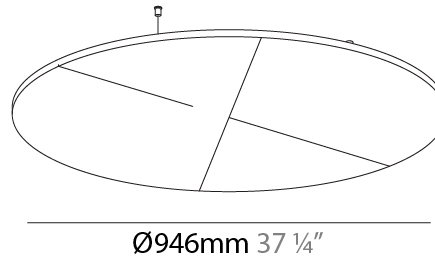

PROJECT	_____
TYPE	_____
SPECIFIER	_____
QUANTITY	_____
DATE	_____

GLORIOUS ACOUSTIC PANEL SUSPENSION

A300702-

base number	Finishes (Diamond)	Acoustic Options	Cable Length

1. To build a product code in our configurator select the specify button on the base model # product page
2. To build a manual product code on this datasheet choose from the options listed below in blue font and add the suffix to the base model #

GENERAL

Series: Glorious Acoustic Panel
Partner: Prolicht
Division: Architectural
Installation: Suspension
Product Type: Acoustic
Mounting Location: Ceiling

PHYSICAL

Shape: Round
Diameter (mm): 946
Diameter (in): 37 1/4
Height (mm): 24
Height (in): 15/16
Holder Finish: SSR / BKV / CWI / CRY / HAB / LAG / UFT / ITA / RUA / RUR / MIC / FTG / MYG / TWT / LOD / PUS / FRO / FUP / KIA / POP / BLS / SPG / MEY / GOH / GUM / CHC / COM / ABZ / JAG
Acoustic Finish: SFW / CYW / SEE / SYN / MTS / PMB / TTN / CYB / STO / DPE / BES / SHB / ARE / ANE / VRD / CRF
Fixture Material: Aluminum
Primary Material: Acoustic
[Cable Details: 2000mm / 6000mm Transparent Cable](#)

ELECTRICAL

LED

OPTICAL

RATINGS AND CERTIFICATIONS

Certified By: CSA Certified to UL and CSA Standards
IP rating: IP20