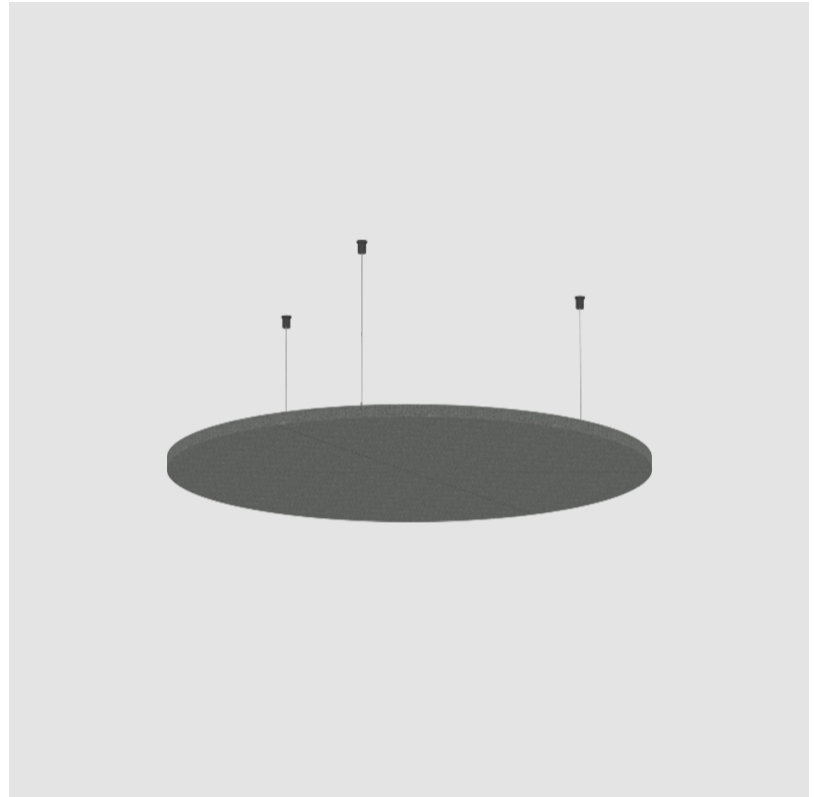

PROJECT	_____
TYPE	_____
SPECIFIER	_____
QUANTITY	_____
DATE	_____

GLORIOUS ACOUSTIC PANEL SUSPENSION

A300702-

base number	Finishes (Diamond)	Acoustic Options	Cable Length

1. To build a product code in our configurator select the specify button on the base model # product page
2. To build a manual product code on this datasheet choose from the options listed below in blue font and add the suffix to the base model #

GENERAL

Series: Glorious Acoustic Panel
Partner: Prolicht
Division: Architectural
Installation: Suspension
Product Type: Acoustic
Mounting Location: Ceiling

PHYSICAL

Shape: Round
Diameter (mm): 946
Diameter (in): 37 1/4
Height (mm): 24
Height (in): 15/16
Holder Finish: SSR / BKV / CWI / CRY / HAB / LAG / UFT / ITA / RUA / RUR / MIC / FTG / MYG / TWT / LOD / PUS / FRO / FUP / KIA / POP / BLS / SPG / MEY / GOH / GUM / CHC / COM / ABZ / JAG
Acoustic Finish: SFW / CYW / SEE / SYN / MTS / PMB / TTN / CYB / STO / DPE / BES / SHB / ARE / ANE / VRD / CRF
Fixture Material: Aluminum
Primary Material: Acoustic
[Cable Details: 2000mm / 6000mm Transparent Cable](#)

ELECTRICAL

LED

OPTICAL

RATINGS AND CERTIFICATIONS

Certified By: CSA Certified to UL and CSA Standards
IP rating: IP20