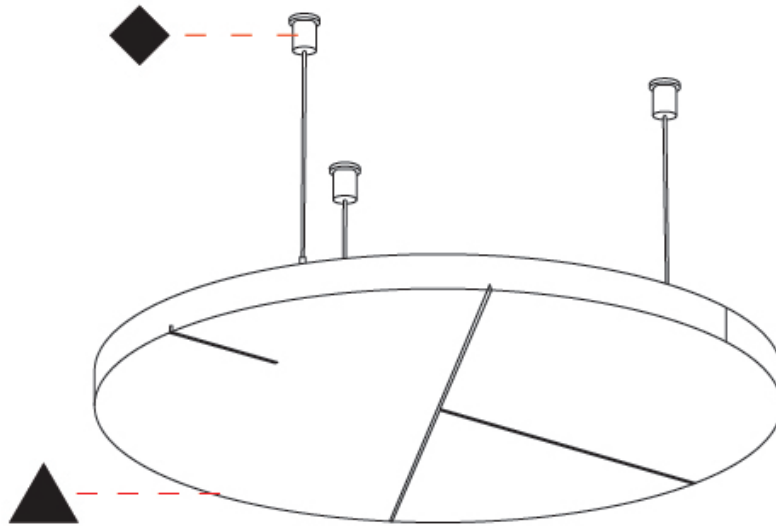

GLORIOUS ACOUSTIC PANEL SUSPENSION

A300700-

PROJECT _____

TYPE _____

SPECIFIER _____

QUANTITY _____

DATE _____

A