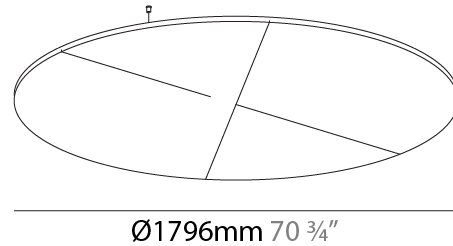

PROJECT	_____
TYPE	_____
SPECIFIER	_____
QUANTITY	_____
DATE	_____

GLORIOUS ACOUSTIC PANEL SUSPENSION

A300705-

base number	_____	_____	_____
	Finishes (Diamond)	Acoustic Options	Cable Length

1. To build a product code in our configurator select the specify button on the base model # product page
2. To build a manual product code on this datasheet choose from the options listed below in blue font and add the suffix to the base model #

GENERAL

Series: Glorious Acoustic Panel _____
Partner: Prolicht _____
Division: Architectural _____
Installation: Suspension _____
Product Type: Acoustic _____
Mounting Location: Ceiling _____

PHYSICAL

Shape: Round _____
Diameter (mm): 1796 _____
Diameter (in): 70 3/4 _____
Height (mm): 24 _____
Height (in): 15/16 _____
Holder Finish: SSR / BKV / CWI / CRY / HAB / LAG / UFT / ITA / RUA / RUR / MIC / FTG / MYG / TWT / LOD / PUS / FRO / FUP / KIA / POP / BLS / SPG / MEY / GOH / GUM / CHC / COM / ABZ / JAG _____
Acoustic Finish: SFW / CYW / SEE / SYN / MTS / PMB / TTN / CYB / STO / DPE / BES / SHB / ARE / ANE / VRD / CRF _____
Fixture Material: Aluminum _____
Primary Material: Acoustic _____
[Cable Details: 2000mm / 6000mm Transparent Cable](#) _____

ELECTRICAL

LED

OPTICAL

RATINGS AND CERTIFICATIONS

Certified By: CSA Certified to UL and CSA Standards _____
IP rating: IP20 _____