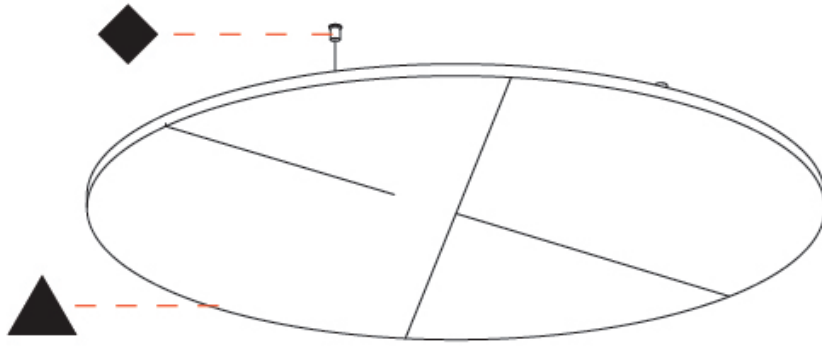

GLORIOUS ACOUSTIC PANEL SUSPENSION

A300702-

PROJECT	_____
TYPE	_____
SPECIFIER	_____
QUANTITY	_____
DATE	_____