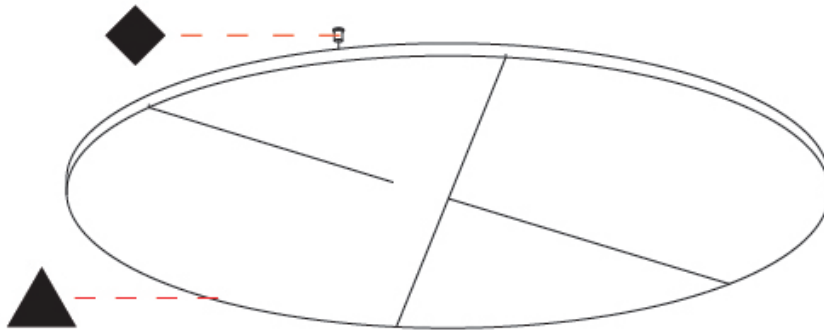

GLORIOUS ACOUSTIC PANEL SUSPENSION

A300703-

PROJECT

TYPE

SPECIFIER

QUANTITY

DATE

A