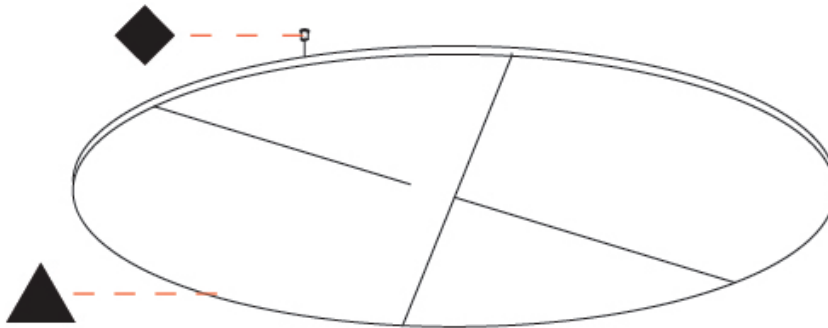

GLORIOUS ACOUSTIC PANEL SUSPENSION

A300704-

PROJECT

TYPE

SPECIFIER

QUANTITY

DATE