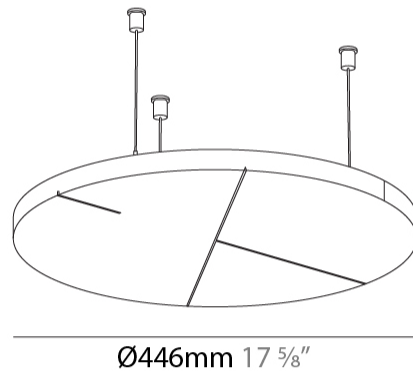

PROJECT	_____
TYPE	_____
SPECIFIER	_____
QUANTITY	_____
DATE	_____

GLORIOUS ACOUSTIC PANEL SUSPENSION

A300700-

base number   Finishes (Diamond)   Acoustic Options   Cable Length

1. To build a product code in our configurator select the specify button on the base model # product page
2. To build a manual product code on this datasheet choose from the options listed below in blue font and add the suffix to the base model #

GENERAL

Series: Glorious Acoustic Panel
Partner: Prolicht
Division: Architectural
Installation: Suspension
Product Type: Acoustic
Mounting Location: Ceiling

PHYSICAL

Shape: Round
Diameter (mm): 446
Diameter (in): 17 ⁹/₁₆
Height (mm): 24
Height (in): 15/16
Holder Finish: SSR / BKV / CWI / CRY / HAB / LAG / UFT / ITA / RUA / RUR / MIC / FTG / MYG / TWT / LOD / PUS / FRO / FUP / KIA / POP / BLS / SPG / MEY / GOH / GUM / CHC / COM / ABZ / JAG
Acoustic Finish: SFW / CYW / SEE / SYN / MTS / PMB / TTN / CYB / STO / DPE / BES / SHB / ARE / ANE / VRD / CRF
Fixture Material: Aluminum
Primary Material: Acoustic
[Cable Details: 2000mm / 6000mm Transparent Cable](#)

ELECTRICAL

LED

OPTICAL

RATINGS AND CERTIFICATIONS

Certified By: CSA Certified to UL and CSA Standards
IP rating: IP20