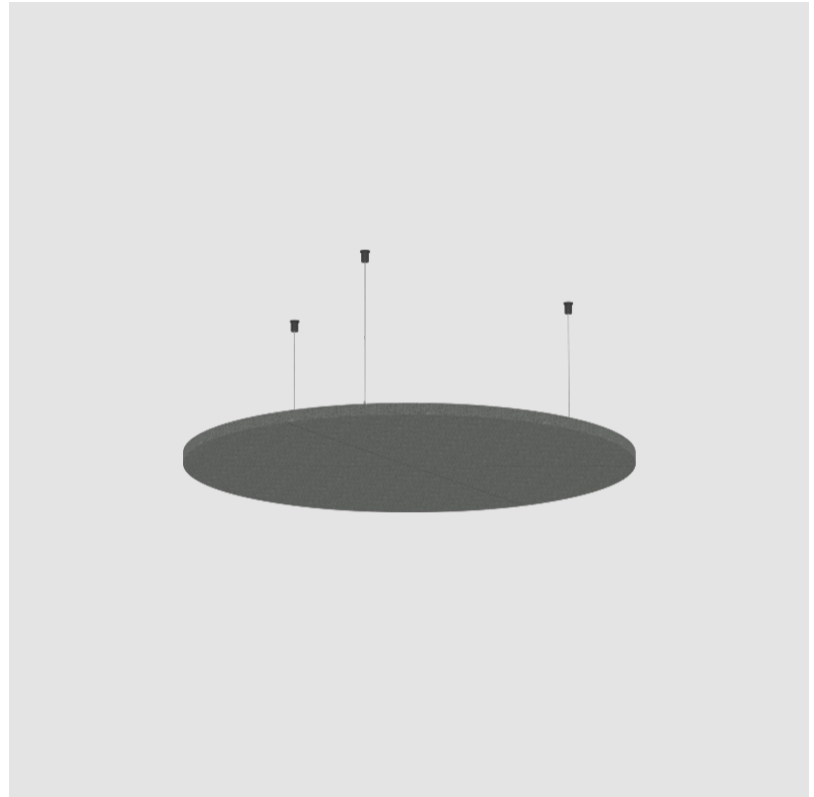

GENERAL

Series: Glorious Acoustic Panel
 Partner: Prolicht
 Division: Architectural
 Installation: Suspension
 Product Type: Acoustic
 Mounting Location: Ceiling

PHYSICAL

Shape: Round
 Diameter (mm): 646
 Diameter (in): 25 ³/₈
 Height (mm): 24
 Height (in): 15/16
 Holder Finish: SSR / BKV / CWI / CRY / HAB / LAG / UFT / ITA / RUA / RUR / MIC / FTG / MYG / TWT / LOD / PUS / FRO / FUP / KIA / POP / BLS / SPG / MEY / GOH / GUM / CHC / COM / ABZ / JAG
 Acoustic Finish: SFW / CYW / SEE / SYN / MTS / PMB / TTN / CYB / STO / DPE / BES / SHB / ARE / ANE / VRD / CRF
 Fixture Material: Aluminum
 Primary Material: Acoustic
[Cable Details: 2000mm / 6000mm Transparent Cable](#)