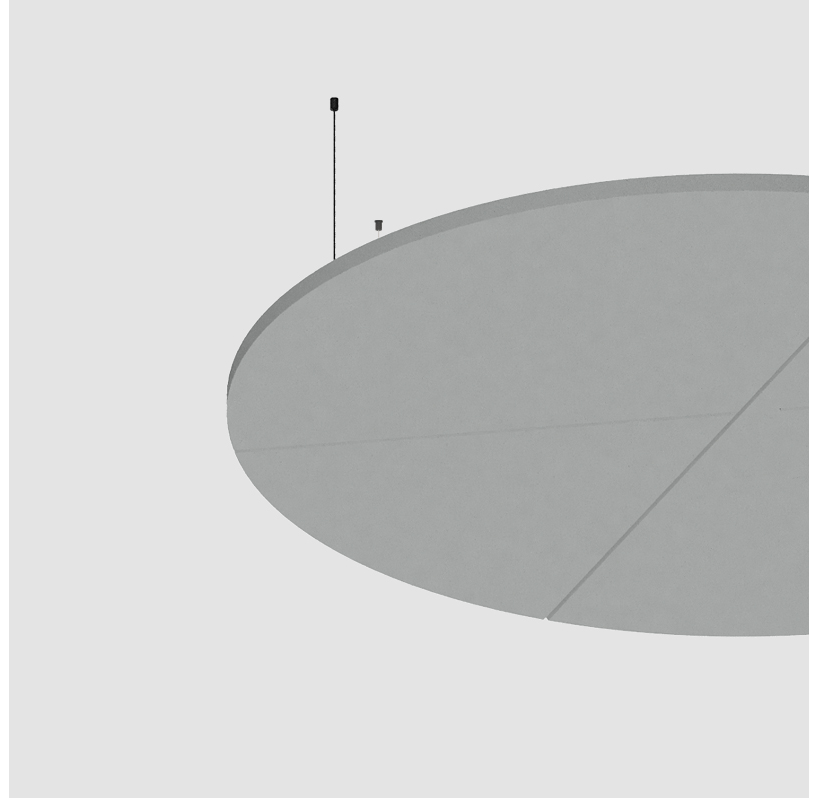

PROJECT	_____
TYPE	_____
SPECIFIER	_____
QUANTITY	_____
DATE	_____

GLORIOUS ACOUSTIC PANEL SUSPENSION

A300700-

base number   Finishes (Diamond)   Acoustic Options   Cable Length

1. To build a product code in our configurator select the specify button on the base model # product page
2. To build a manual product code on this datasheet choose from the options listed below in blue font and add the suffix to the base model #

GENERAL

Series: Glorious Acoustic Panel
Partner: Prolicht
Division: Architectural
Installation: Suspension
Product Type: Acoustic
Mounting Location: Ceiling

PHYSICAL

Shape: Round
Diameter (mm): 446
Diameter (in): 17 ⁹/₁₆
Height (mm): 24
Height (in): 15/16
Holder Finish: SSR / BKV / CWI / CRY / HAB / LAG / UFT / ITA / RUA / RUR / MIC / FTG / MYG / TWT / LOD / PUS / FRO / FUP / KIA / POP / BLS / SPG / MEY / GOH / GUM / CHC / COM / ABZ / JAG
Acoustic Finish: SFW / CYW / SEE / SYN / MTS / PMB / TTN / CYB / STO / DPE / BES / SHB / ARE / ANE / VRD / CRF
Fixture Material: Aluminum
Primary Material: Acoustic
[Cable Details: 2000mm / 6000mm Transparent Cable](#)

ELECTRICAL

LED

OPTICAL

RATINGS AND CERTIFICATIONS

Certified By: CSA Certified to UL and CSA Standards
IP rating: IP20