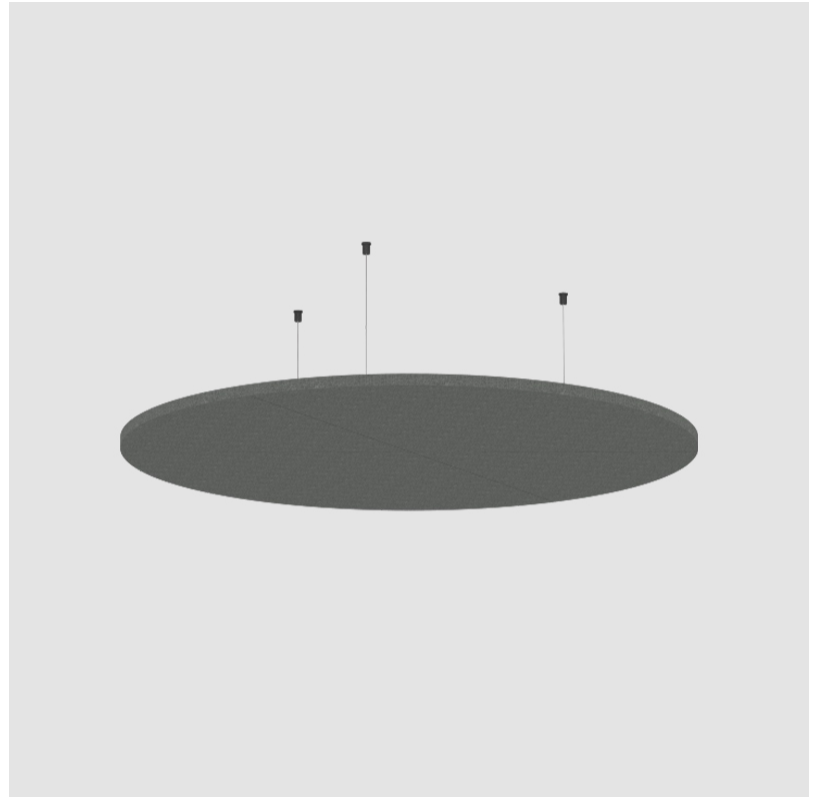

PROJECT _____
TYPE _____
SPECIFIER _____
QUANTITY _____
DATE _____

GLORIOUS ACOUSTIC PANEL SUSPENSION

A300703-

base number   Finishes (Diamond)   Acoustic Options   Cable Length

1. To build a product code in our configurator select the specify button on the base model # product page
2. To build a manual product code on this datasheet choose from the options listed below in blue font and add the suffix to the base model #

GENERAL

Series: Glorious Acoustic Panel
Partner: Prolicht
Division: Architectural
Installation: Suspension
Product Type: Acoustic
Mounting Location: Ceiling

PHYSICAL

Shape: Round
Diameter (mm): 1246
Diameter (in): 49 1/8
Height (mm): 24
Height (in): 15/16
Holder Finish: SSR / BKV / CWI / CRY / HAB / LAG / UFT / ITA / RUA / RUR / MIC / FTG / MYG / TWT / LOD / PUS / FRO / FUP / KIA / POP / BLS / SPG / MEY / GOH / GUM / CHC / COM / ABZ / JAG
Acoustic Finish: SFW / CYW / SEE / SYN / MTS / PMB / TTN / CYB / STO / DPE / BES / SHB / ARE / ANE / VRD / CRF
Fixture Material: Aluminum
Primary Material: Acoustic
[Cable Details: 2000mm / 6000mm Transparent Cable](#)

ELECTRICAL

LED

OPTICAL

RATINGS AND CERTIFICATIONS

Certified By: CSA Certified to UL and CSA Standards
IP rating: IP20

Ø1246mm 49 1/8"