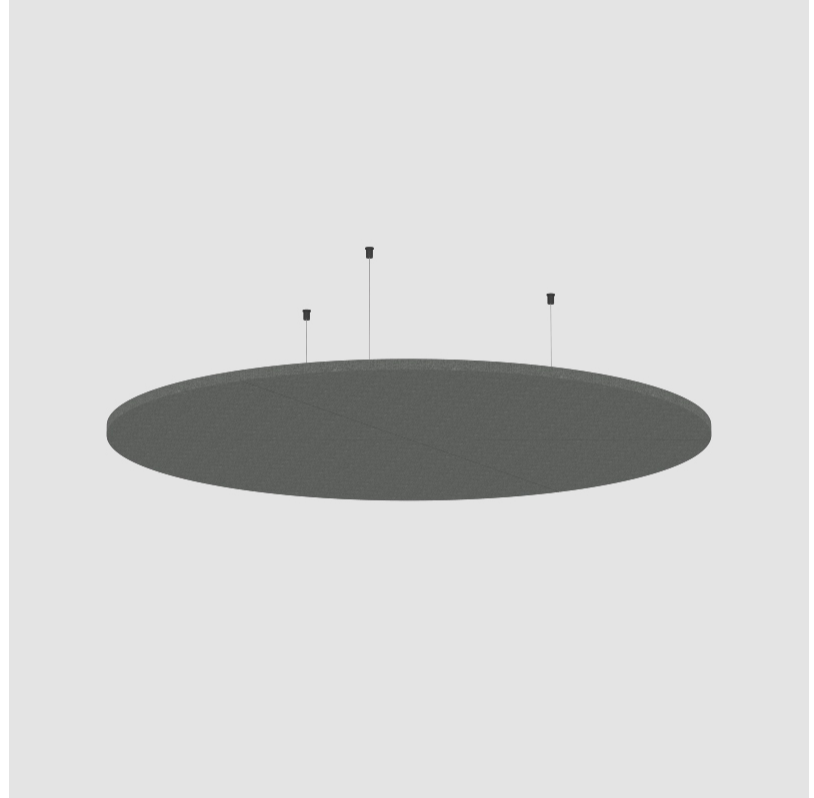

PROJECT	_____
TYPE	_____
SPECIFIER	_____
QUANTITY	_____
DATE	_____

GLORIOUS ACOUSTIC PANEL SUSPENSION

A300704-

base number	_____	_____	_____
	Finishes (Diamond)	Acoustic Options	Cable Length

1. To build a product code in our configurator select the specify button on the base model # product page
2. To build a manual product code on this datasheet choose from the options listed below in blue font and add the suffix to the base model #

GENERAL

Series: Glorious Acoustic Panel
Partner: Prolicht
Division: Architectural
Installation: Suspension
Product Type: Acoustic
Mounting Location: Ceiling

PHYSICAL

Shape: Round
Diameter (mm): 1416
Diameter (in): 55 3/4
Height (mm): 24
Height (in): 15/16
Holder Finish: SSR / BKV / CWI / CRY / HAB / LAG / UFT / ITA / RUA / RUR / MIC / FTG / MYG / TWT / LOD / PUS / FRO / FUP / KIA / POP / BLS / SPG / MEY / GOH / GUM / CHC / COM / ABZ / JAG
Acoustic Finish: SFW / CYW / SEE / SYN / MTS / PMB / TTN / CYB / STO / DPE / BES / SHB / ARE / ANE / VRD / CRF
Fixture Material: Aluminum
Primary Material: Acoustic
[Cable Details: 2000mm / 6000mm Transparent Cable](#)

ELECTRICAL

LED

OPTICAL

RATINGS AND CERTIFICATIONS

Certified By: CSA Certified to UL and CSA Standards
IP rating: IP20

Ø1416mm 55 3/4"